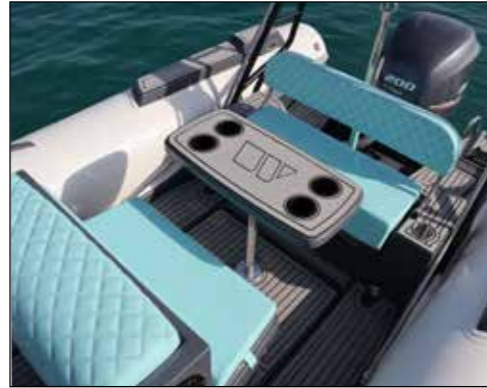

750 OP

↔ 7.50 m   ↑↓ 2.80m   ↻ 59 cm   👤 16   ➡ 6   Shaft XL   HP_{max} 250   🧺_{max} 210 LT   🏋️ 850 kg