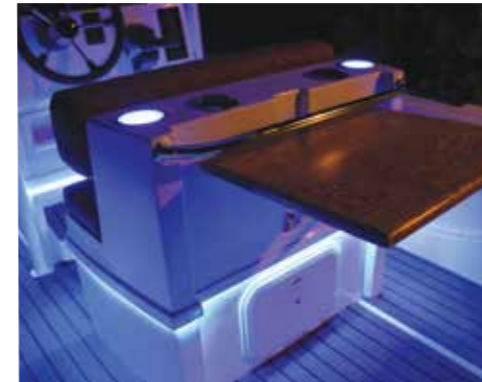

620 PL

↔ 6.25 m   ↑ 2.65 m   ♂ 56 cm   👤 12   ➡ 6   Shaft XL   HP_{max} 150   📦_{max} 100 LT   🏋️ 720 kg